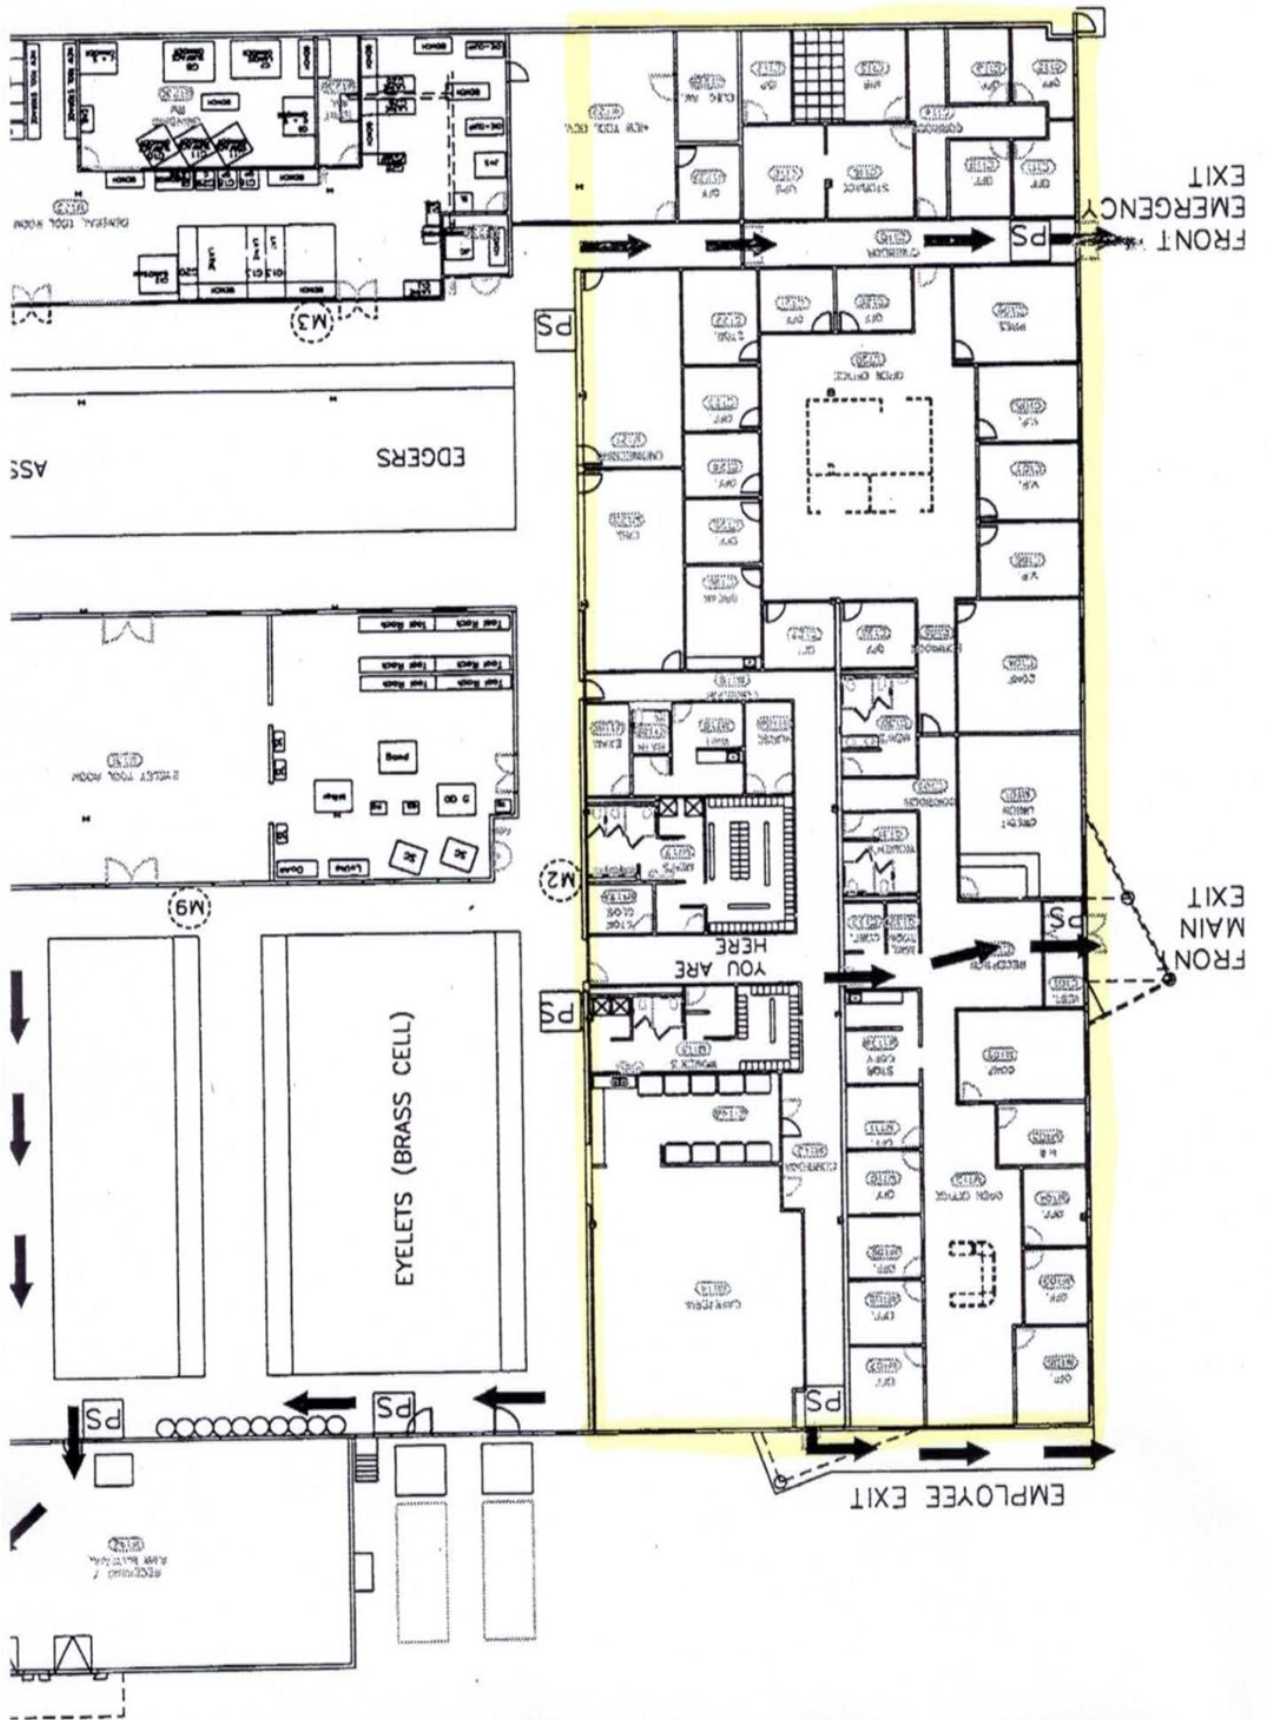

All information furnished is from sources deemed reliable and is submitted subject to errors, omissions, change of other terms of conditions, prior sale, lease or financing or withdrawal-all without notice. No representation is made or implied by Godin Property Brokers, LLC or its associates as to the accuracy of the information submitted herein.