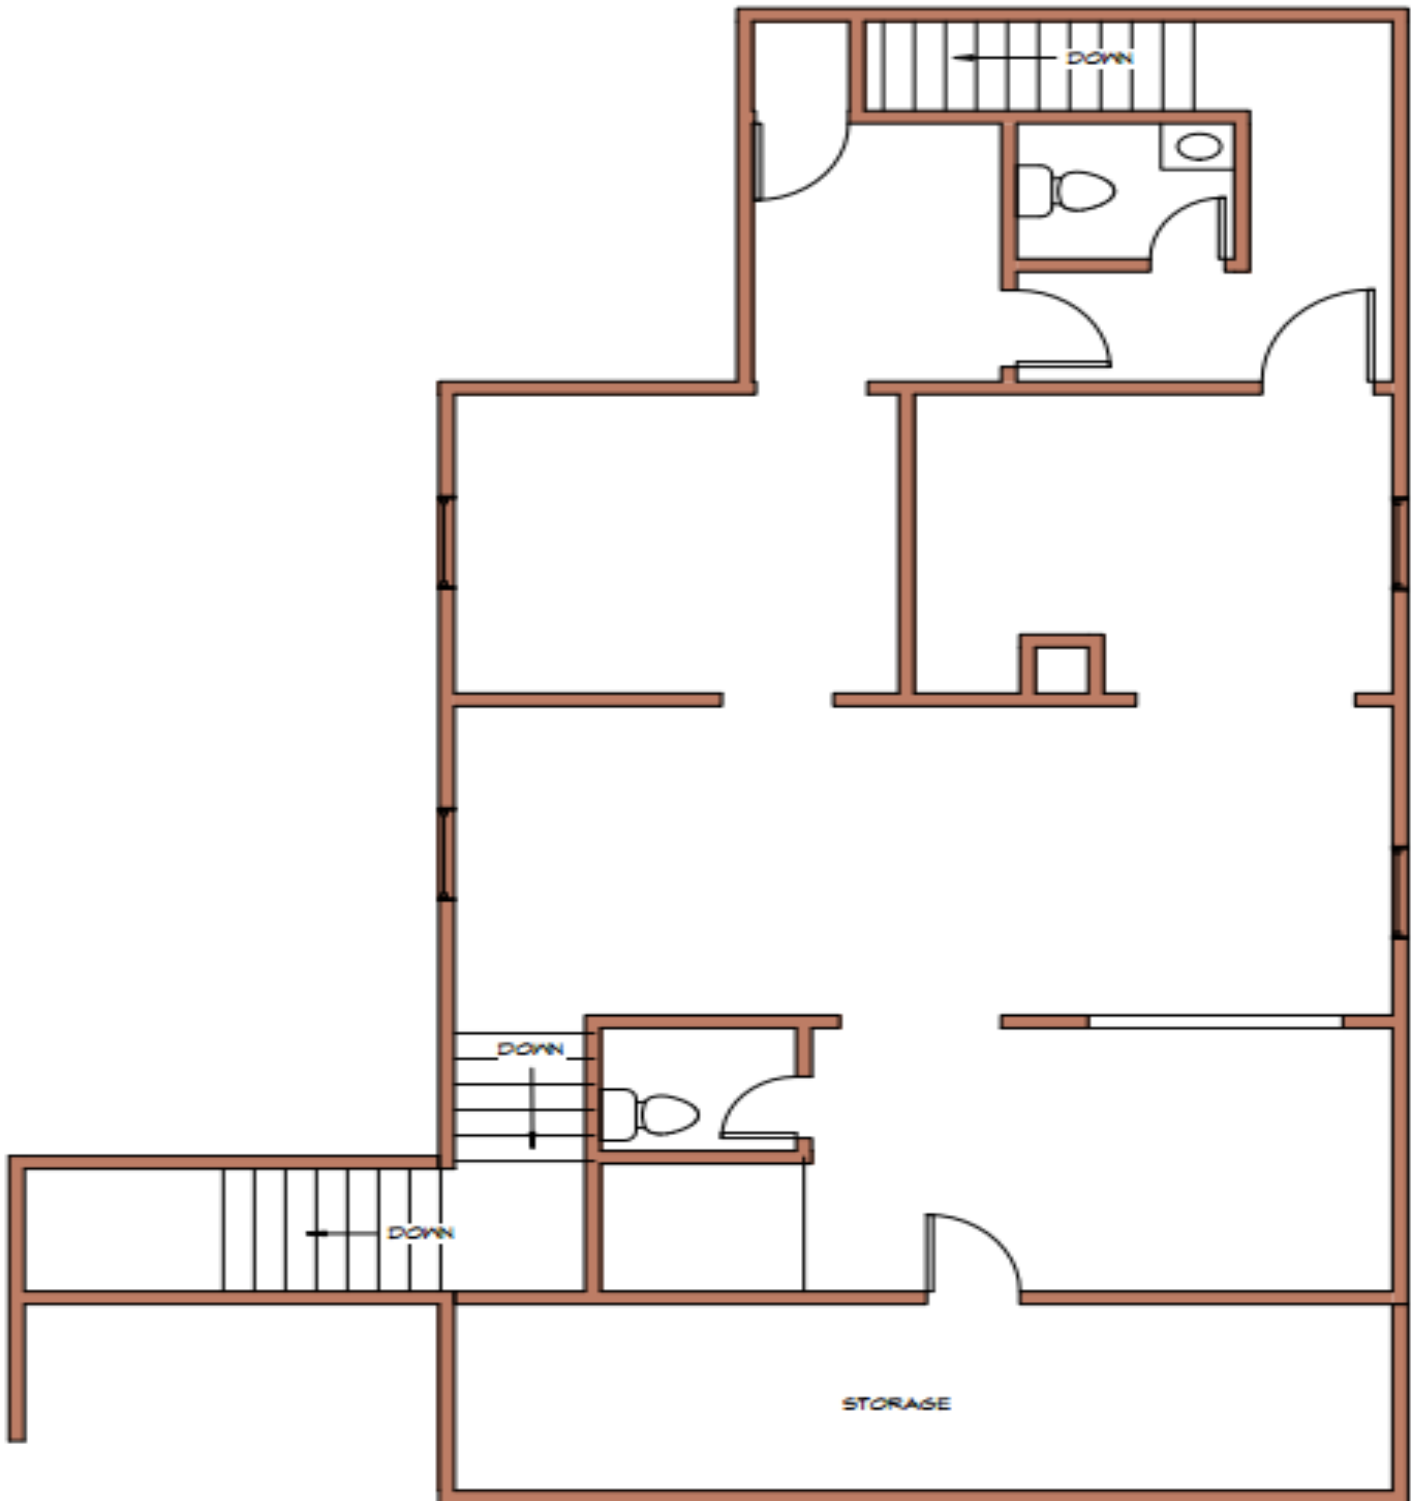

ROSA REALTY ENTERPRISES, LLC
462 WOLCOTT ST.
SECOND FLOOR
1,150 TOTAL SQUARE FEET