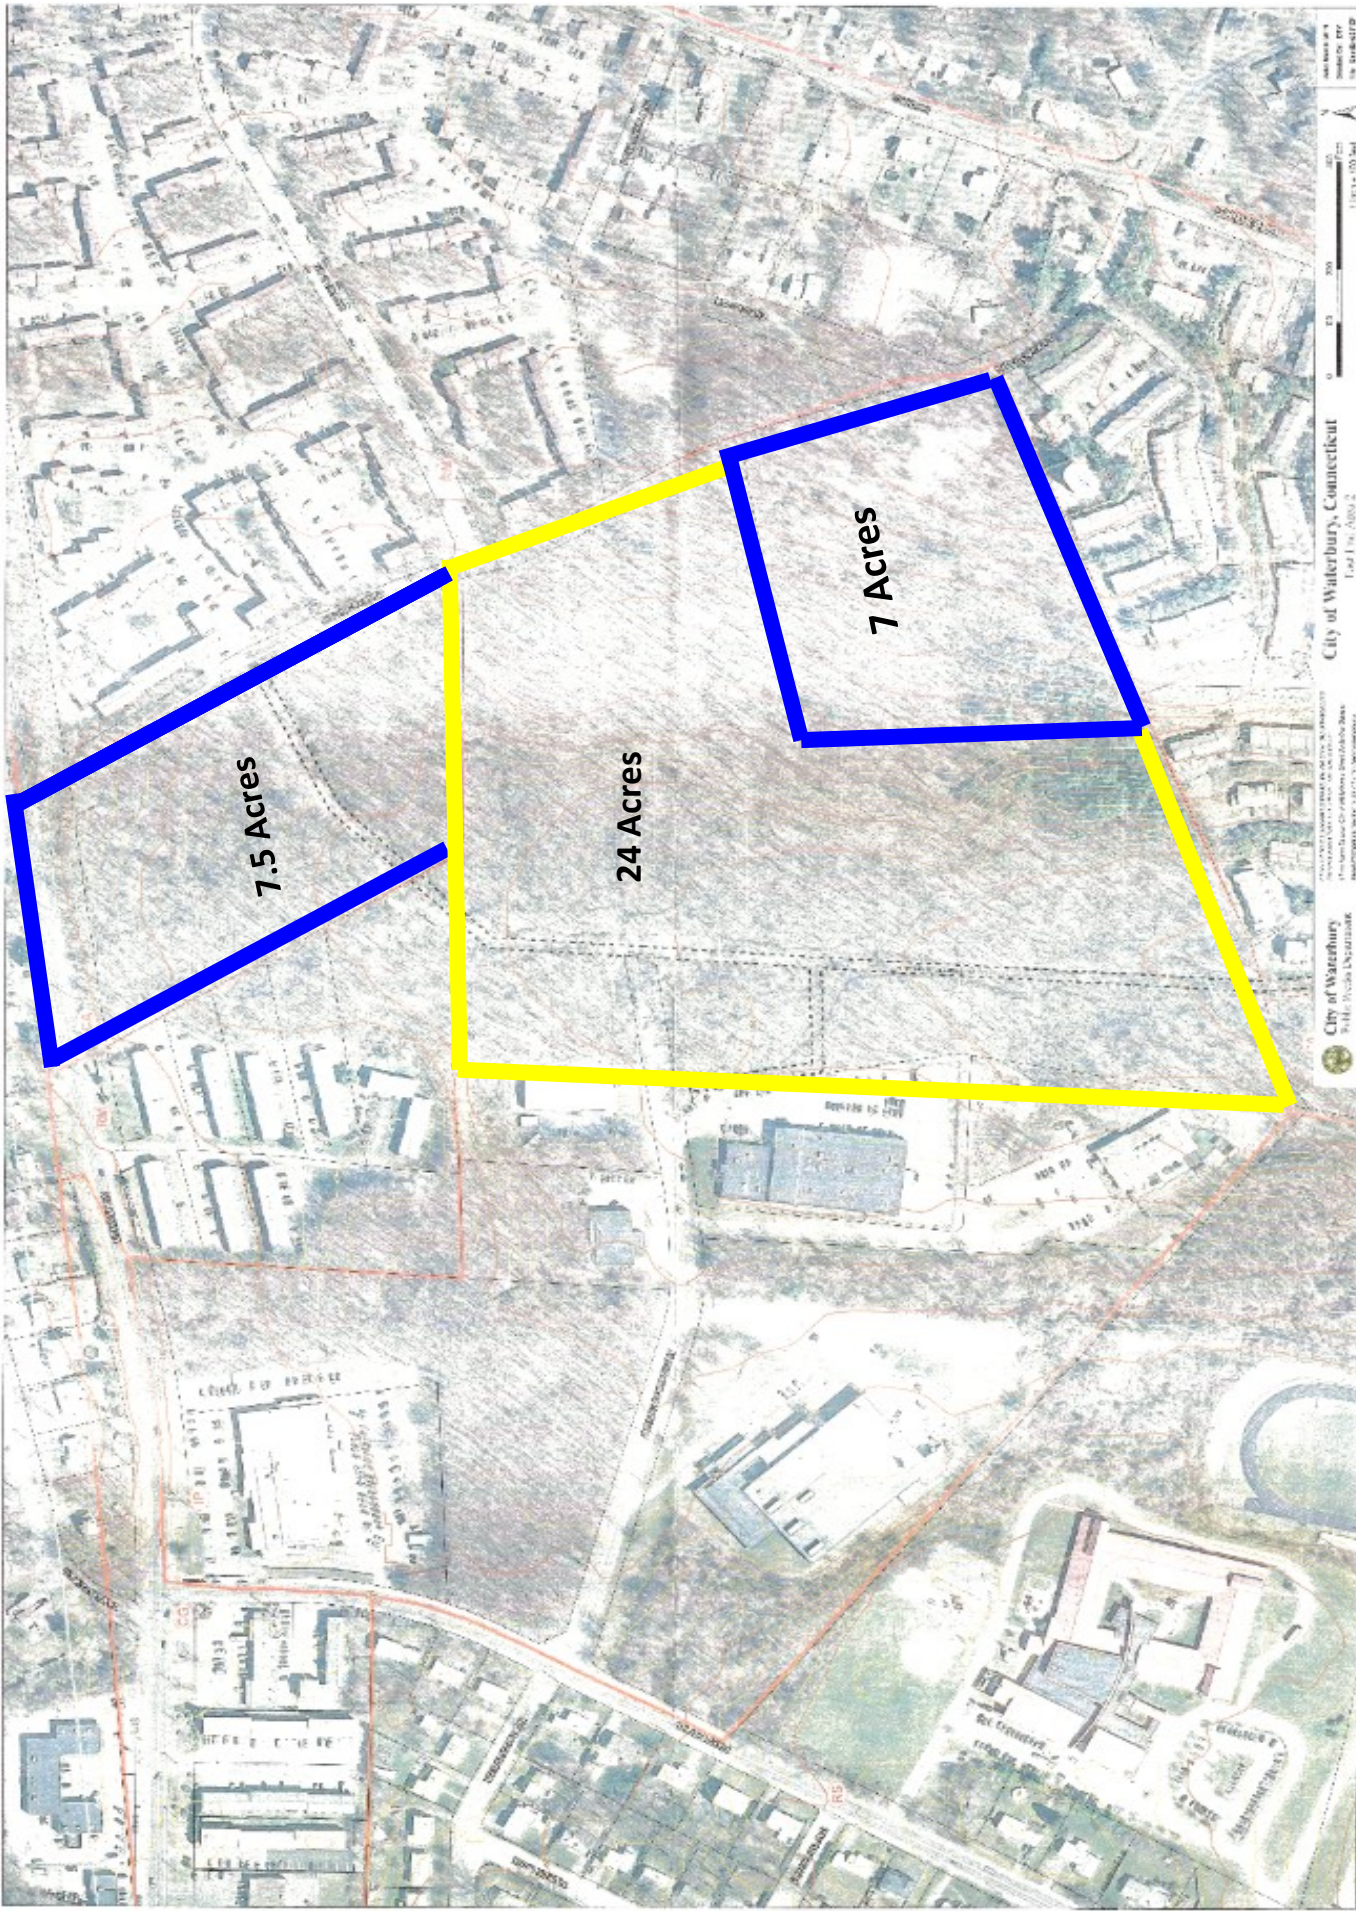

# FOR SALE

Hitchcock Road  
Waterbury, CT

**Developers Take Notice / Great Opportunity**  
**Over 7 acres of vacant land on Waterbury / Wolcott line**  
**Can also be combined with adjacent 30 + acres**  
**All utilities nearby**

**Sale asking: \$325,000.00**

7.5 Acres

24 Acres

7 Acres