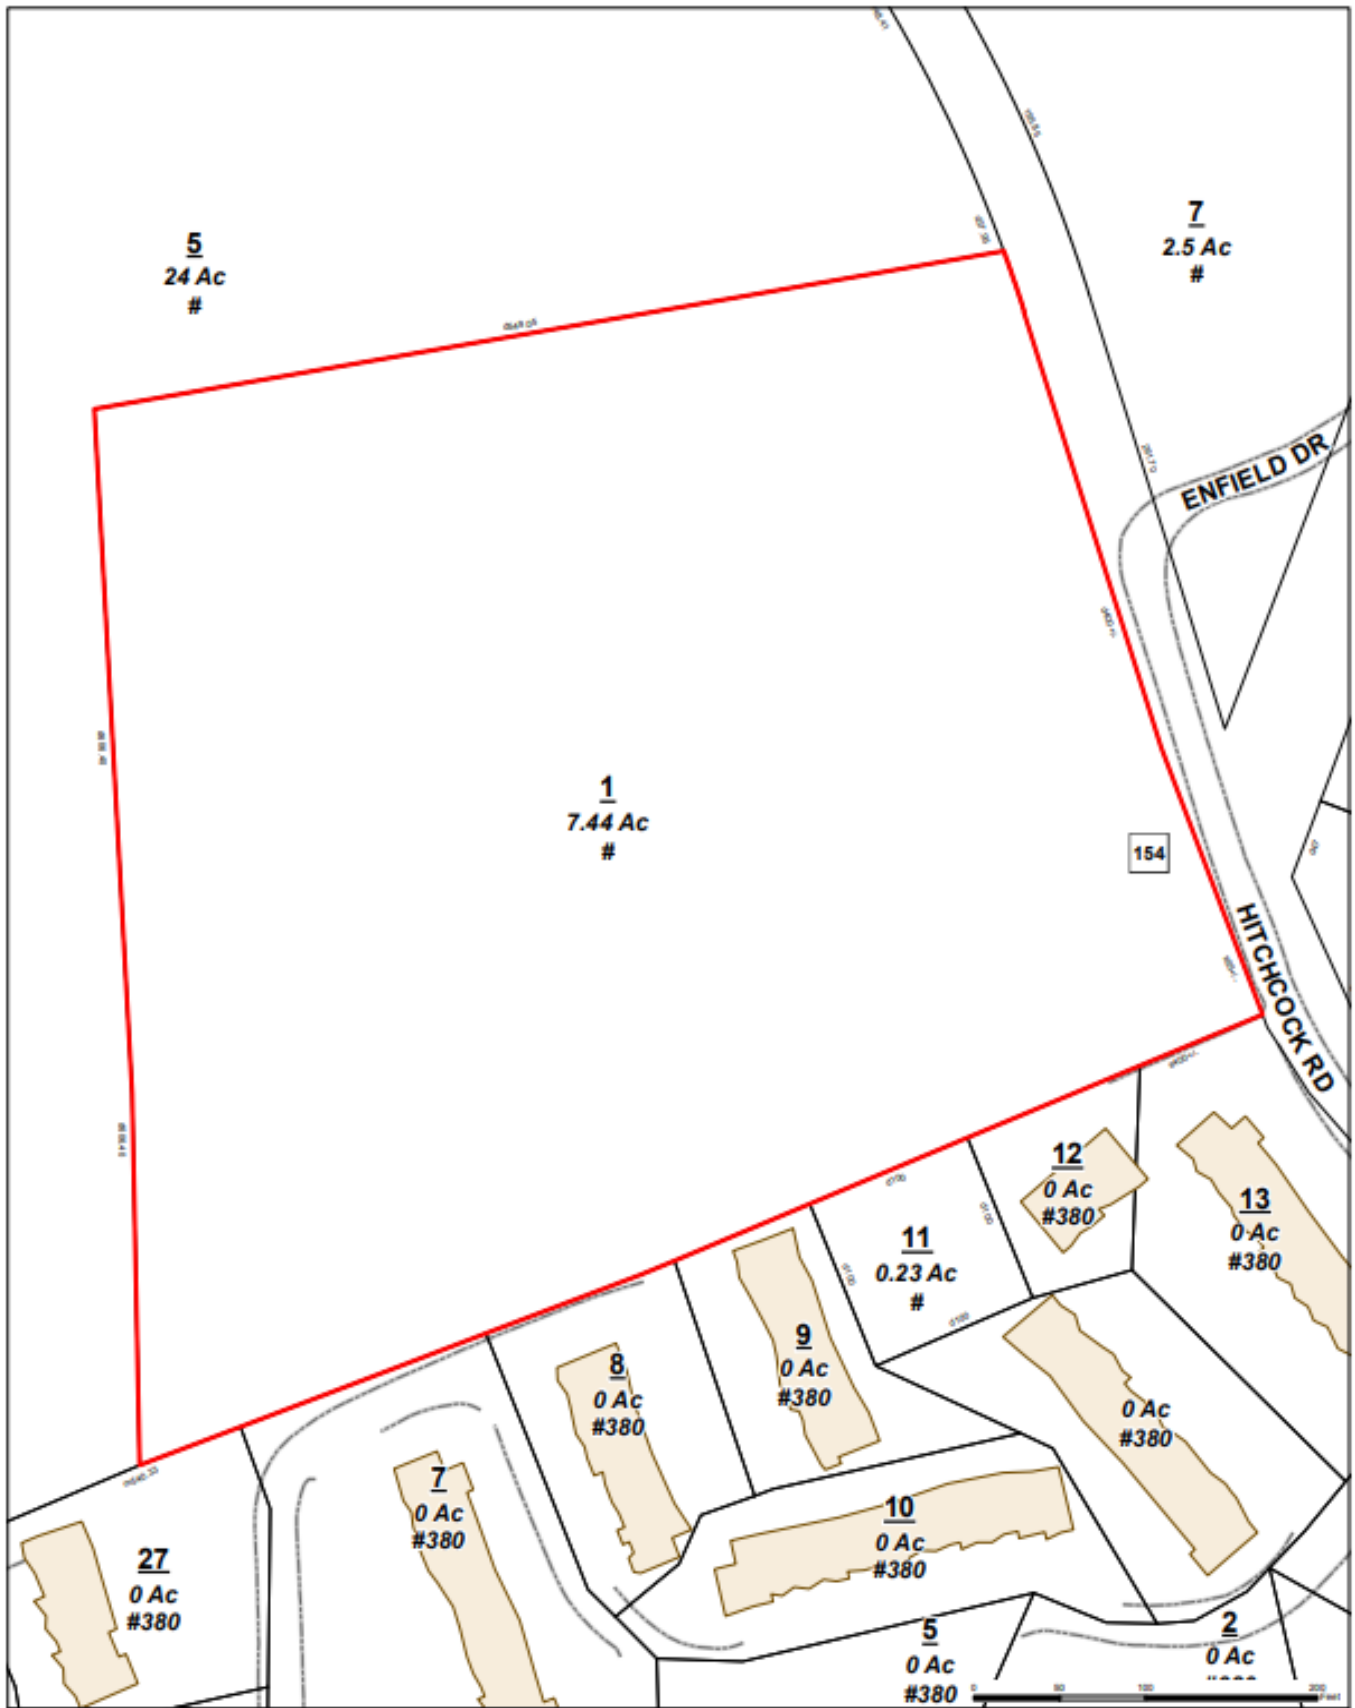

# FOR SALE

Hitchcock Road  
Waterbury, CT

**Developers Take Notice / Great Opportunity**  
**Over 7 acres of vacant land on Waterbury / Wolcott line**  
**Can also be combined with adjacent 30 + acres**  
**All utilities nearby**

**Sale asking: \$325,000.00**

7.5 Acres

24 Acres

7 Acres