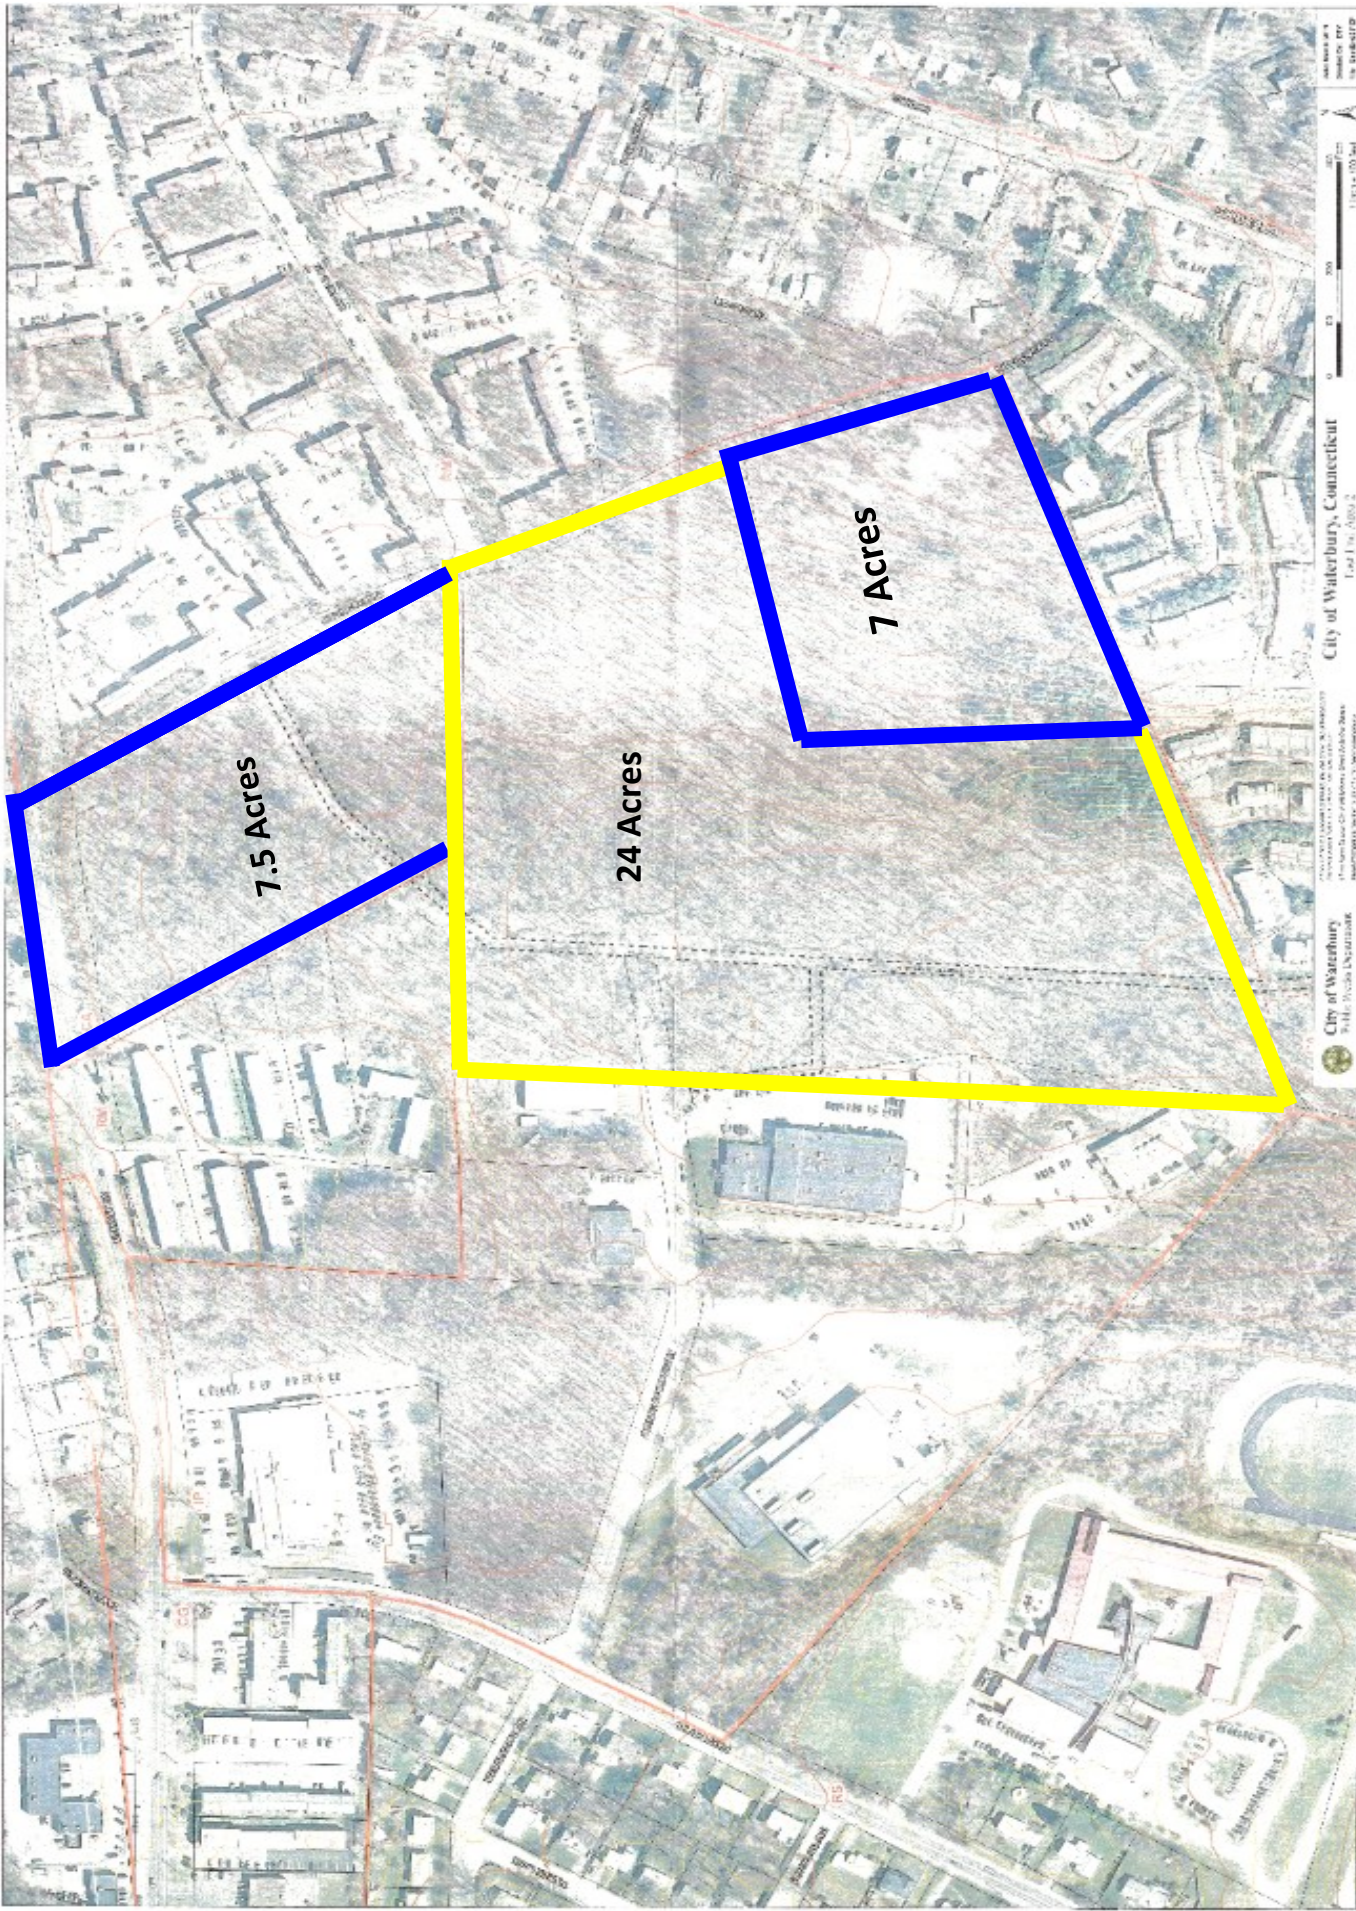

FOR SALE

Hitchcock Road
Waterbury, CT

Developers Take Notice / Great Opportunity
Over 7 acres of vacant land on Waterbury / Wolcott line
Can also be combined with adjacent 30 + acres
All utilities nearby

Sale asking: \$275,000.00

7.5 Acres

24 Acres

7 Acres

City of Waterbury, Connecticut
Lead 1 of 2, 0/0/2