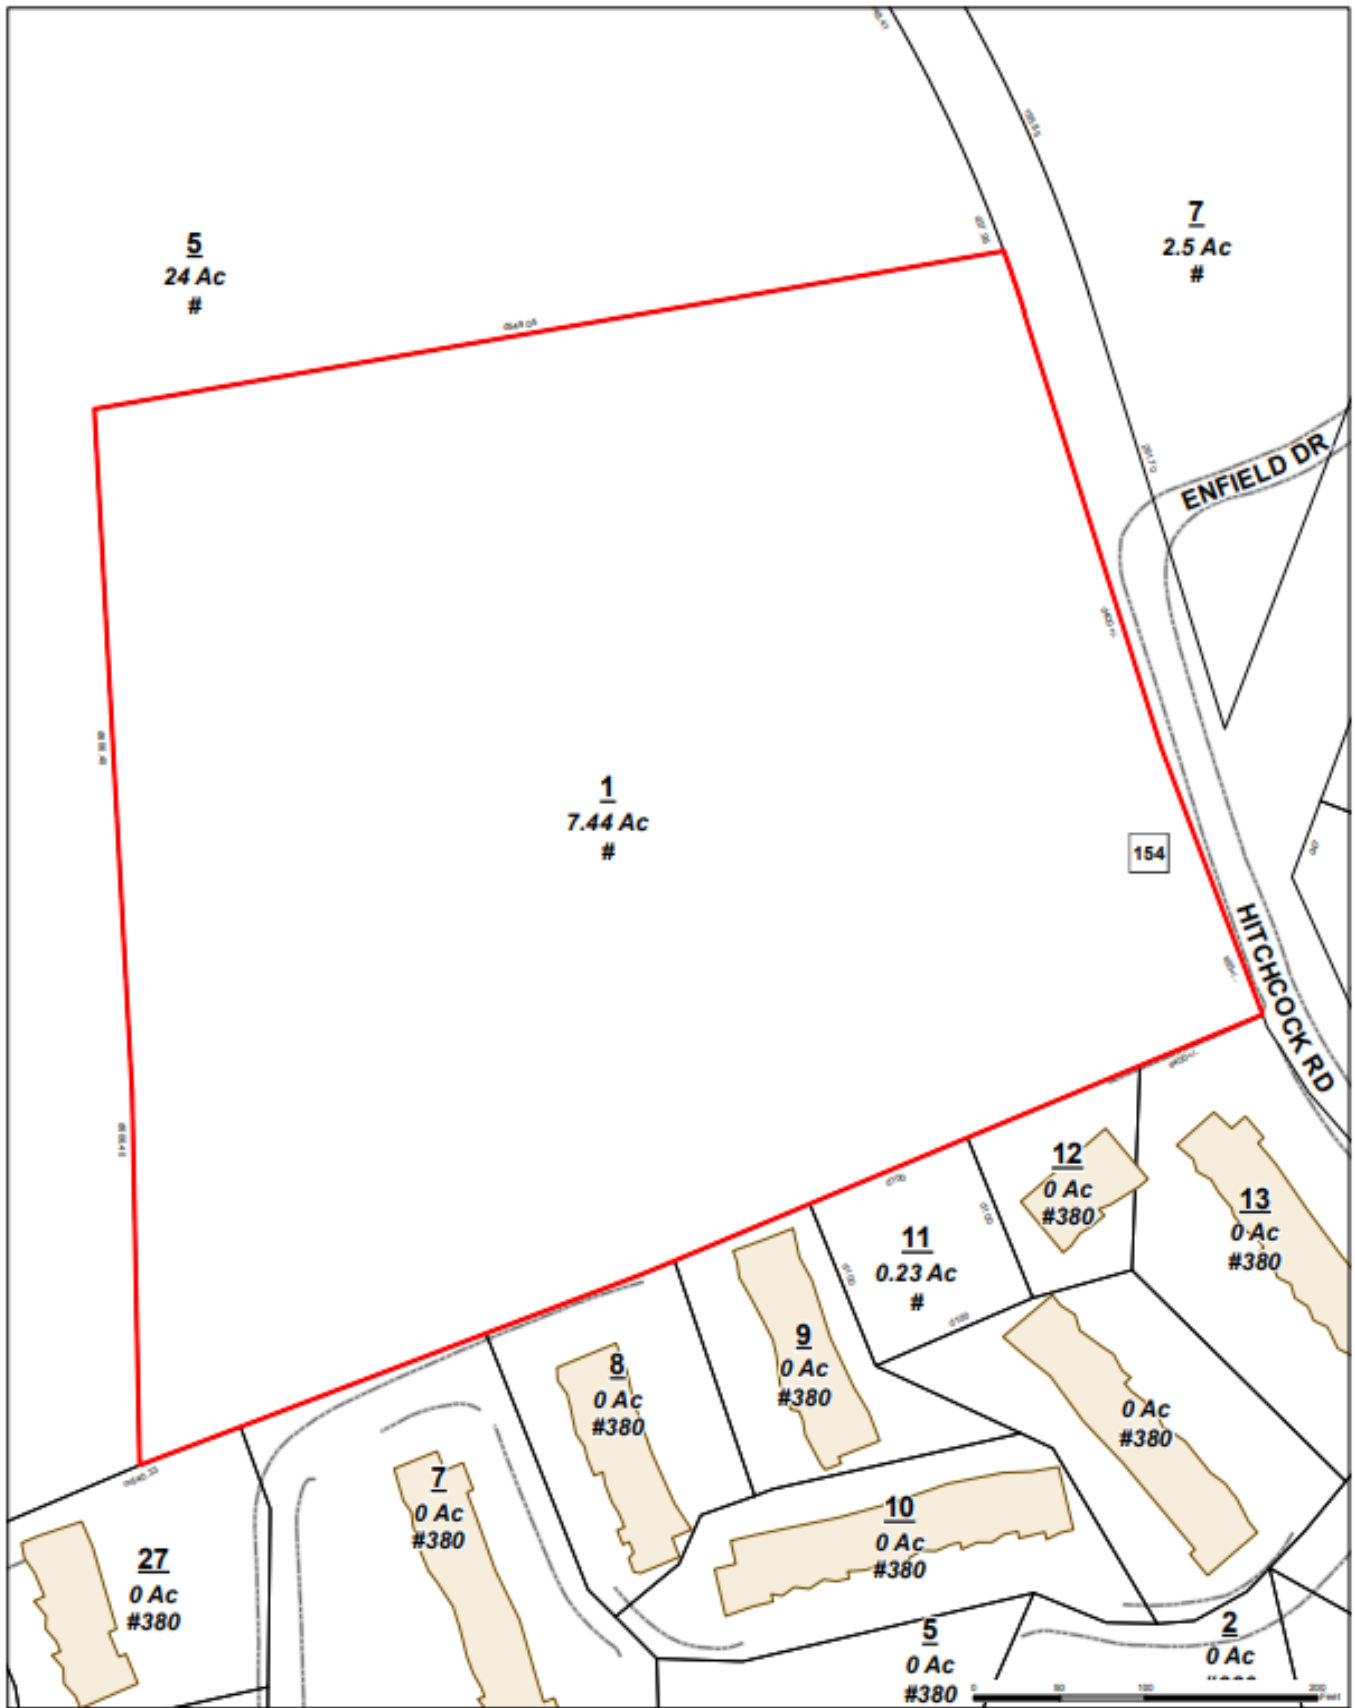

FOR SALE

Hitchcock Road
Waterbury, CT

Developers Take Notice / Great Opportunity
Over 7 acres of vacant land on Waterbury / Wolcott line
Can also be combined with adjacent 30 + acres
All utilities nearby

Sale asking: \$275,000.00

7.5 Acres

24 Acres

7 Acres

City of Waterbury, Connecticut
Lead 1 of 2, 0/0/2