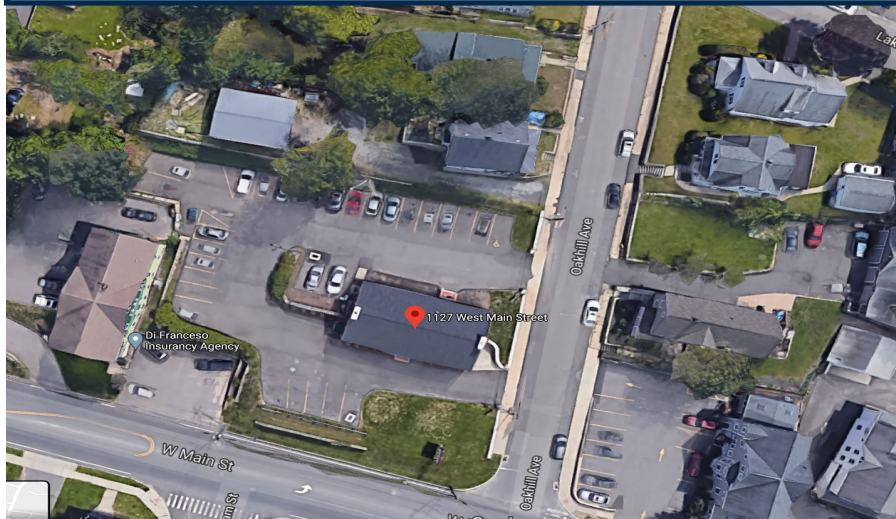

CONTACT: ED GODIN, SIOR
E-mail: EgodinPB@gmail.com
www.GodinPropertyBrokers.com
Phone: 203-577-2277 Fax: 203-577-2100