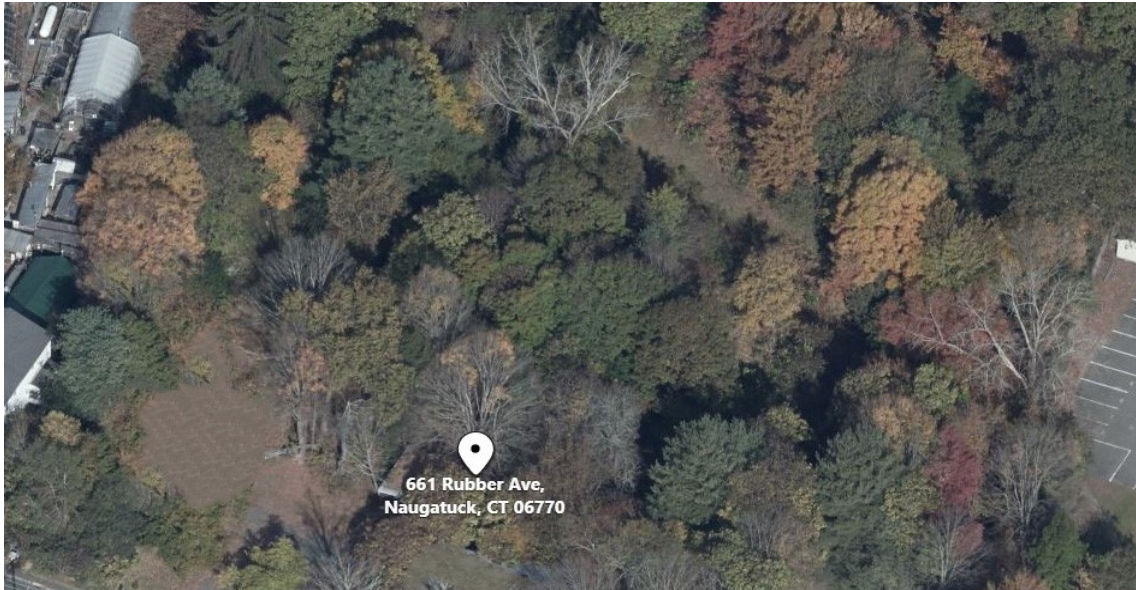

CONTACT: MARY BUCKLEY

E-mail: mbuckley.gpb@gmail.com

850 Straits Turnpike Suite 204

Middlebury, CT 06762

www.GodinPropertyBrokers.com

Phone: 203-577-2277 Fax: 203-577-2100

FOR SALE

661 Rubber Ave,
Naugatuck, CT 06770

***661-665 Rubber Ave
Naugatuck, CT 06770***

**3.17 +/- Acres Commercial Zoned Parcels
Highly Visible Development Opportunity
Located on Busy Rubber Avenue**

**DOT Traffic Count over 7,000 Cars Daily
Suitable for Retail, Office & Restaurant Uses
Zoned RAAD (Rubber Ave Design District)
Offered at: \$549,000.00**