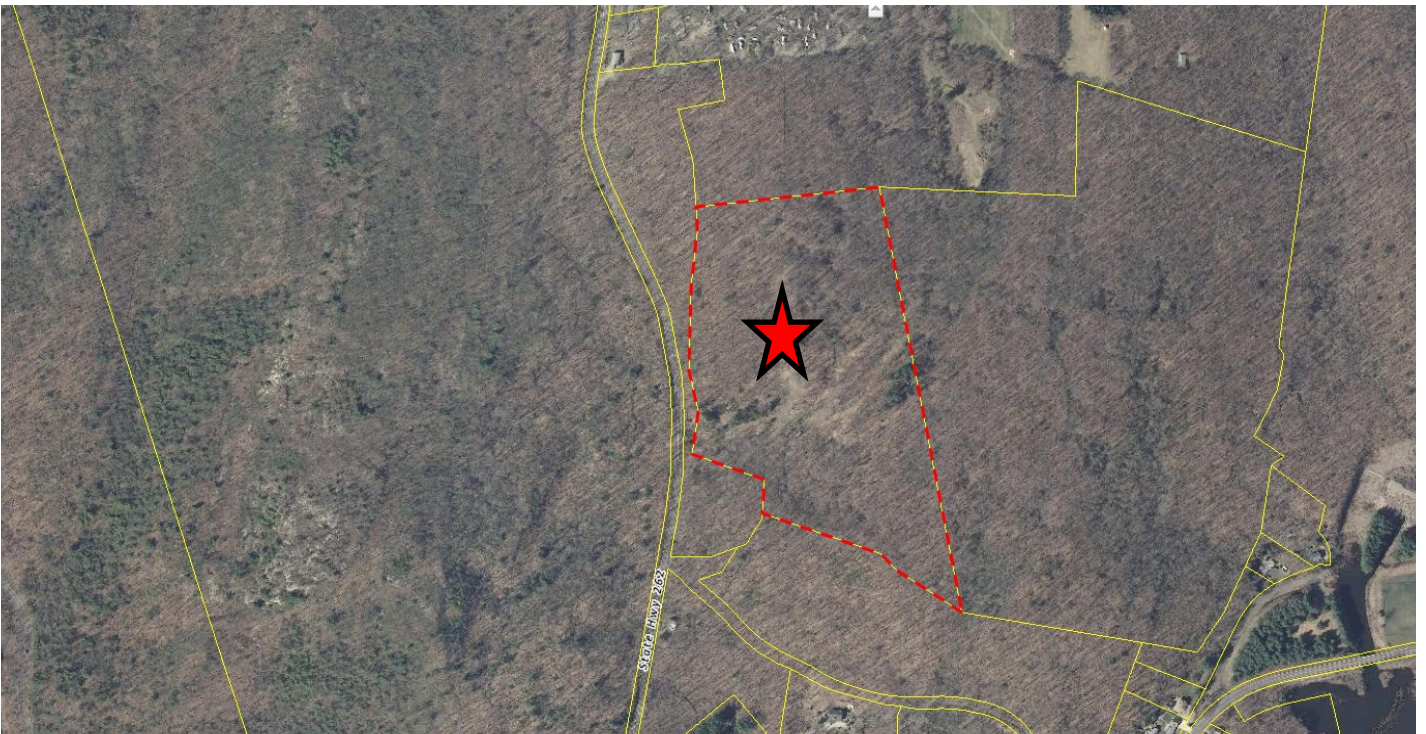

Godin Property Brokers, LLC

★★★★★ Commercial / Industrial

CONTACT: ED GODIN

E-mail: EGodinPB@gmail.com

www.GodinPropertyBrokers.com

Phone: 203-577-2277 Fax: 203-577-2100