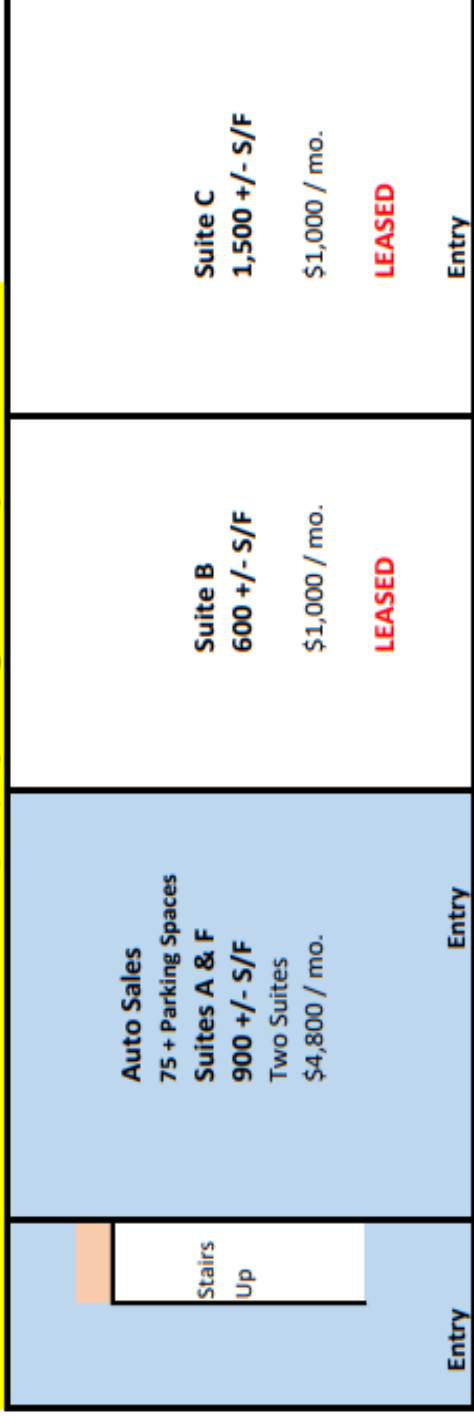

554 Main Street Oakville, CT (Three Buildings)

Office - Upper Level - 900 +/- S/F Office Space: \$1,500 per month including Utilities **LEASED**

Main Retail Level: Suites from 600 +/- S/F (Pricing + utilities)

Lower Level: Suites from 425 S/F (Pricing + utilities)

Rear Red Shed Building: - 900 +/- S/F Office Space: \$1,000 - LEASE