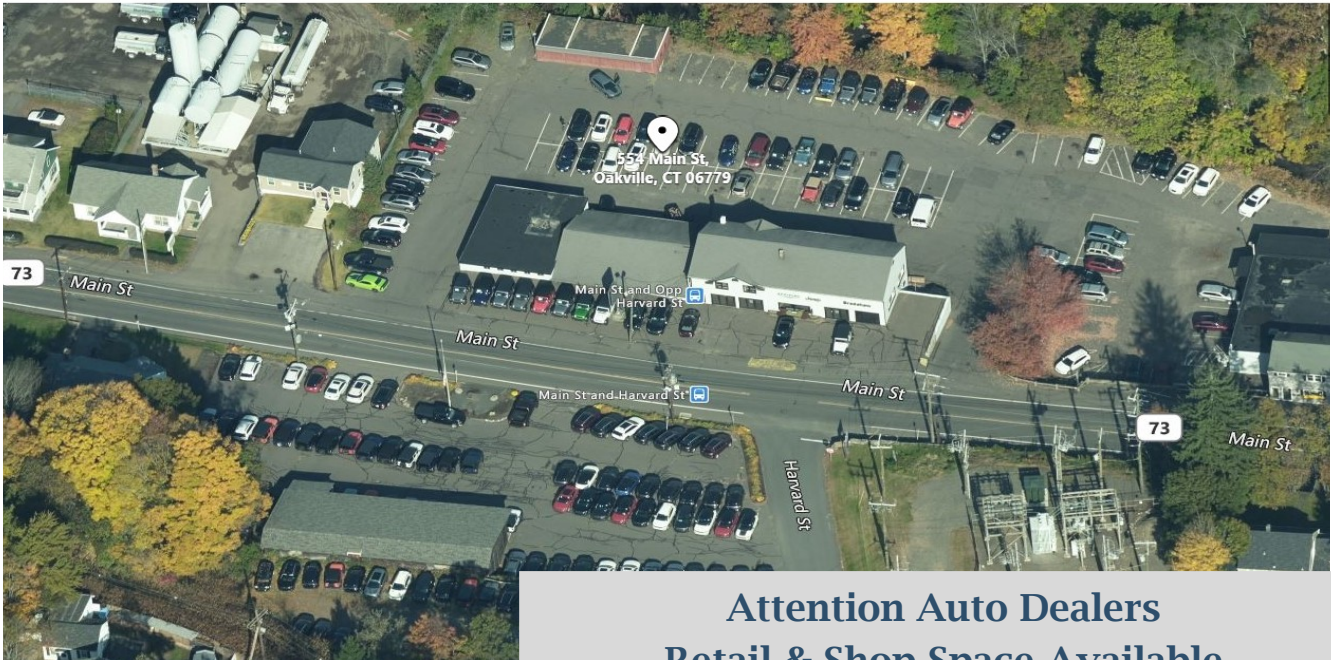

FOR LEASE

**554 Main Street
Oakville, CT 06779**

**Attention Auto Dealers
Retail & Shop Space Available
Large Lot: Ideal for Auto Sales/Repairs
Includes Lifts and Air Compressor
Great Frontage on busy RTE 73
Other Suites From \$650.00 Per Month
Lease Price From: \$12.00 PSF + Utilities**

554 Main Street Oakville, CT 06779

11,709 S/F Commercial Building
Lower Level Repair Shop
9 Drive in Service Bays
Equipment Included

Retail Frontage
Oversized Lot

960 S/F Rear Storage Building

CONTACT: BRIAN GODIN