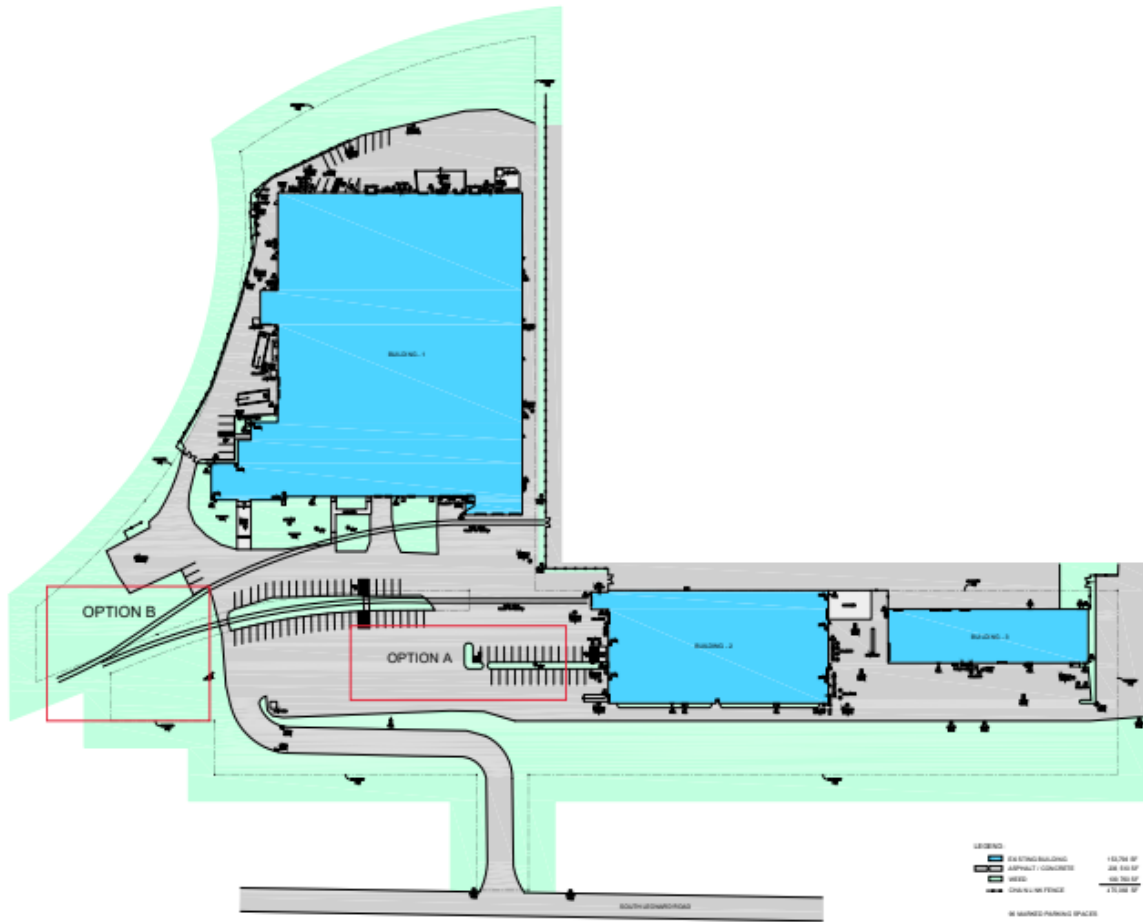

FOR LEASE

**567 South Leonard Street
Waterbury, CT**

**Waterbury Industrial Land
Outdoor Storage Available
Size / Area & Rates TBD**

AUGUST 2011 HANLEY HANLEY ARCHITECT P.C. 60 SOUTH STREET NEW CANON, CT 06460	295 SOUTH LEONARD STREET WATERBURY, CT 06708	SITE PLAN	GENERAL CONTRACTOR 4 BEDDING STREET WATERBURY, CT 06708
---	---	-----------	---